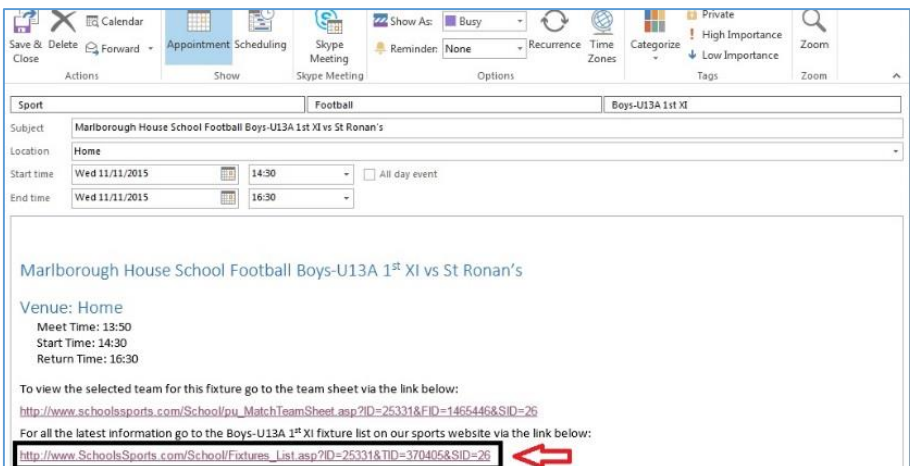

9. Click the second link to view fixture arrangements and match reports