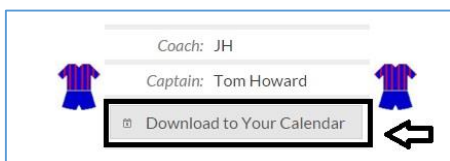

4. Click to add your child's sports fixtures to your calendar: