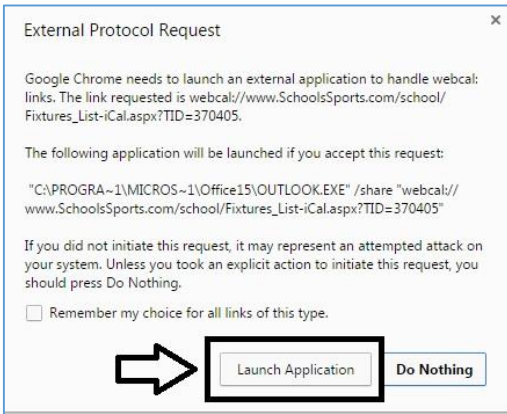

3. Select the team you wish to follow:

4. Click to add your child's sports fixtures to your calendar:

5. Click to Subscribe:

6. Click Launch Application

7. Click Yes

8. Fixtures are now merged with your calendar (you will need to repeat steps 1-7 for each team you wish to follow). To access your chosen team's match reports and arrangements click on the calendar entry: