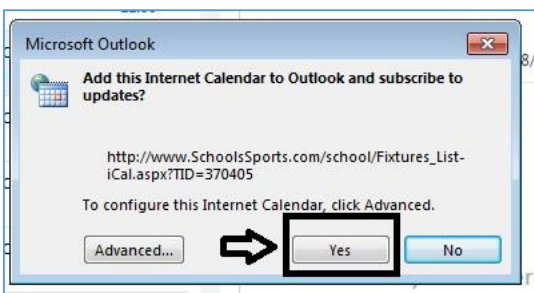

3. Select the team you wish to follow:

4. Click to add your child's sports fixtures to your calendar:

5. Click to Subscribe:

6. Click Launch Application

7. Click Yes

8. Fixtures are now merged with your calendar (you will need to repeat steps 1-7 for each team you wish to follow). To access your chosen team's match reports and arrangements click on the calendar entry: