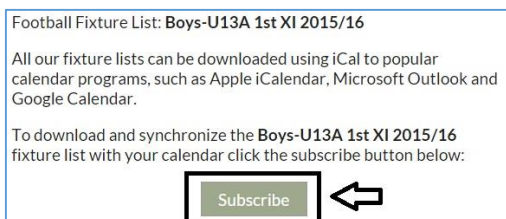

3. Select the team you wish to follow:

4. Click to add your child's sports fixtures to your calendar:

5. Click to Subscribe:

6. Click Launch Application

7. Click Yes

8. Fixtures are now merged with your calendar (you will need to repeat steps 1-7 for each team you wish to follow). To access your chosen team's match reports and arrangements click on the calendar entry: