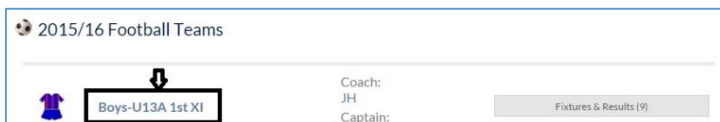

3. Select the team you wish to follow:

4. Click to add your child's sports fixtures to your calendar:

5. Click to Subscribe:

6. Click Launch Application

7. Click Yes

8. Fixtures are now merged with your calendar (you will need to repeat steps 1-7 for each team you wish to follow). To access your chosen team's match reports and arrangements click on the calendar entry: