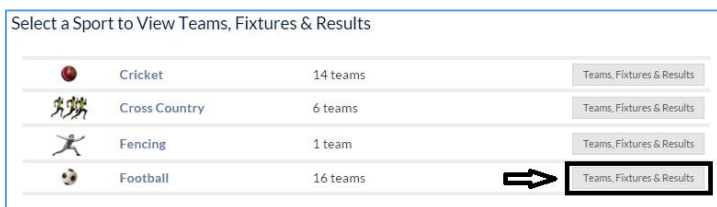

## Set-Up Guidelines for How to follow your Child's Sports Team

1. Log-in to MHS SchoolSports via the our website Homepage or via the app if you have already downloaded it to you smartphone:

2. Select the sport your child is involved in:

3. Select the team you wish to follow:

4. Click to add your child's sports fixtures to your calendar:

5. Click to Subscribe:

6. Click Launch Application

7. Click Yes

8. Fixtures are now merged with your calendar (you will need to repeat steps 1-7 for each team you wish to follow). To access your chosen team's match reports and arrangements click on the calendar entry: